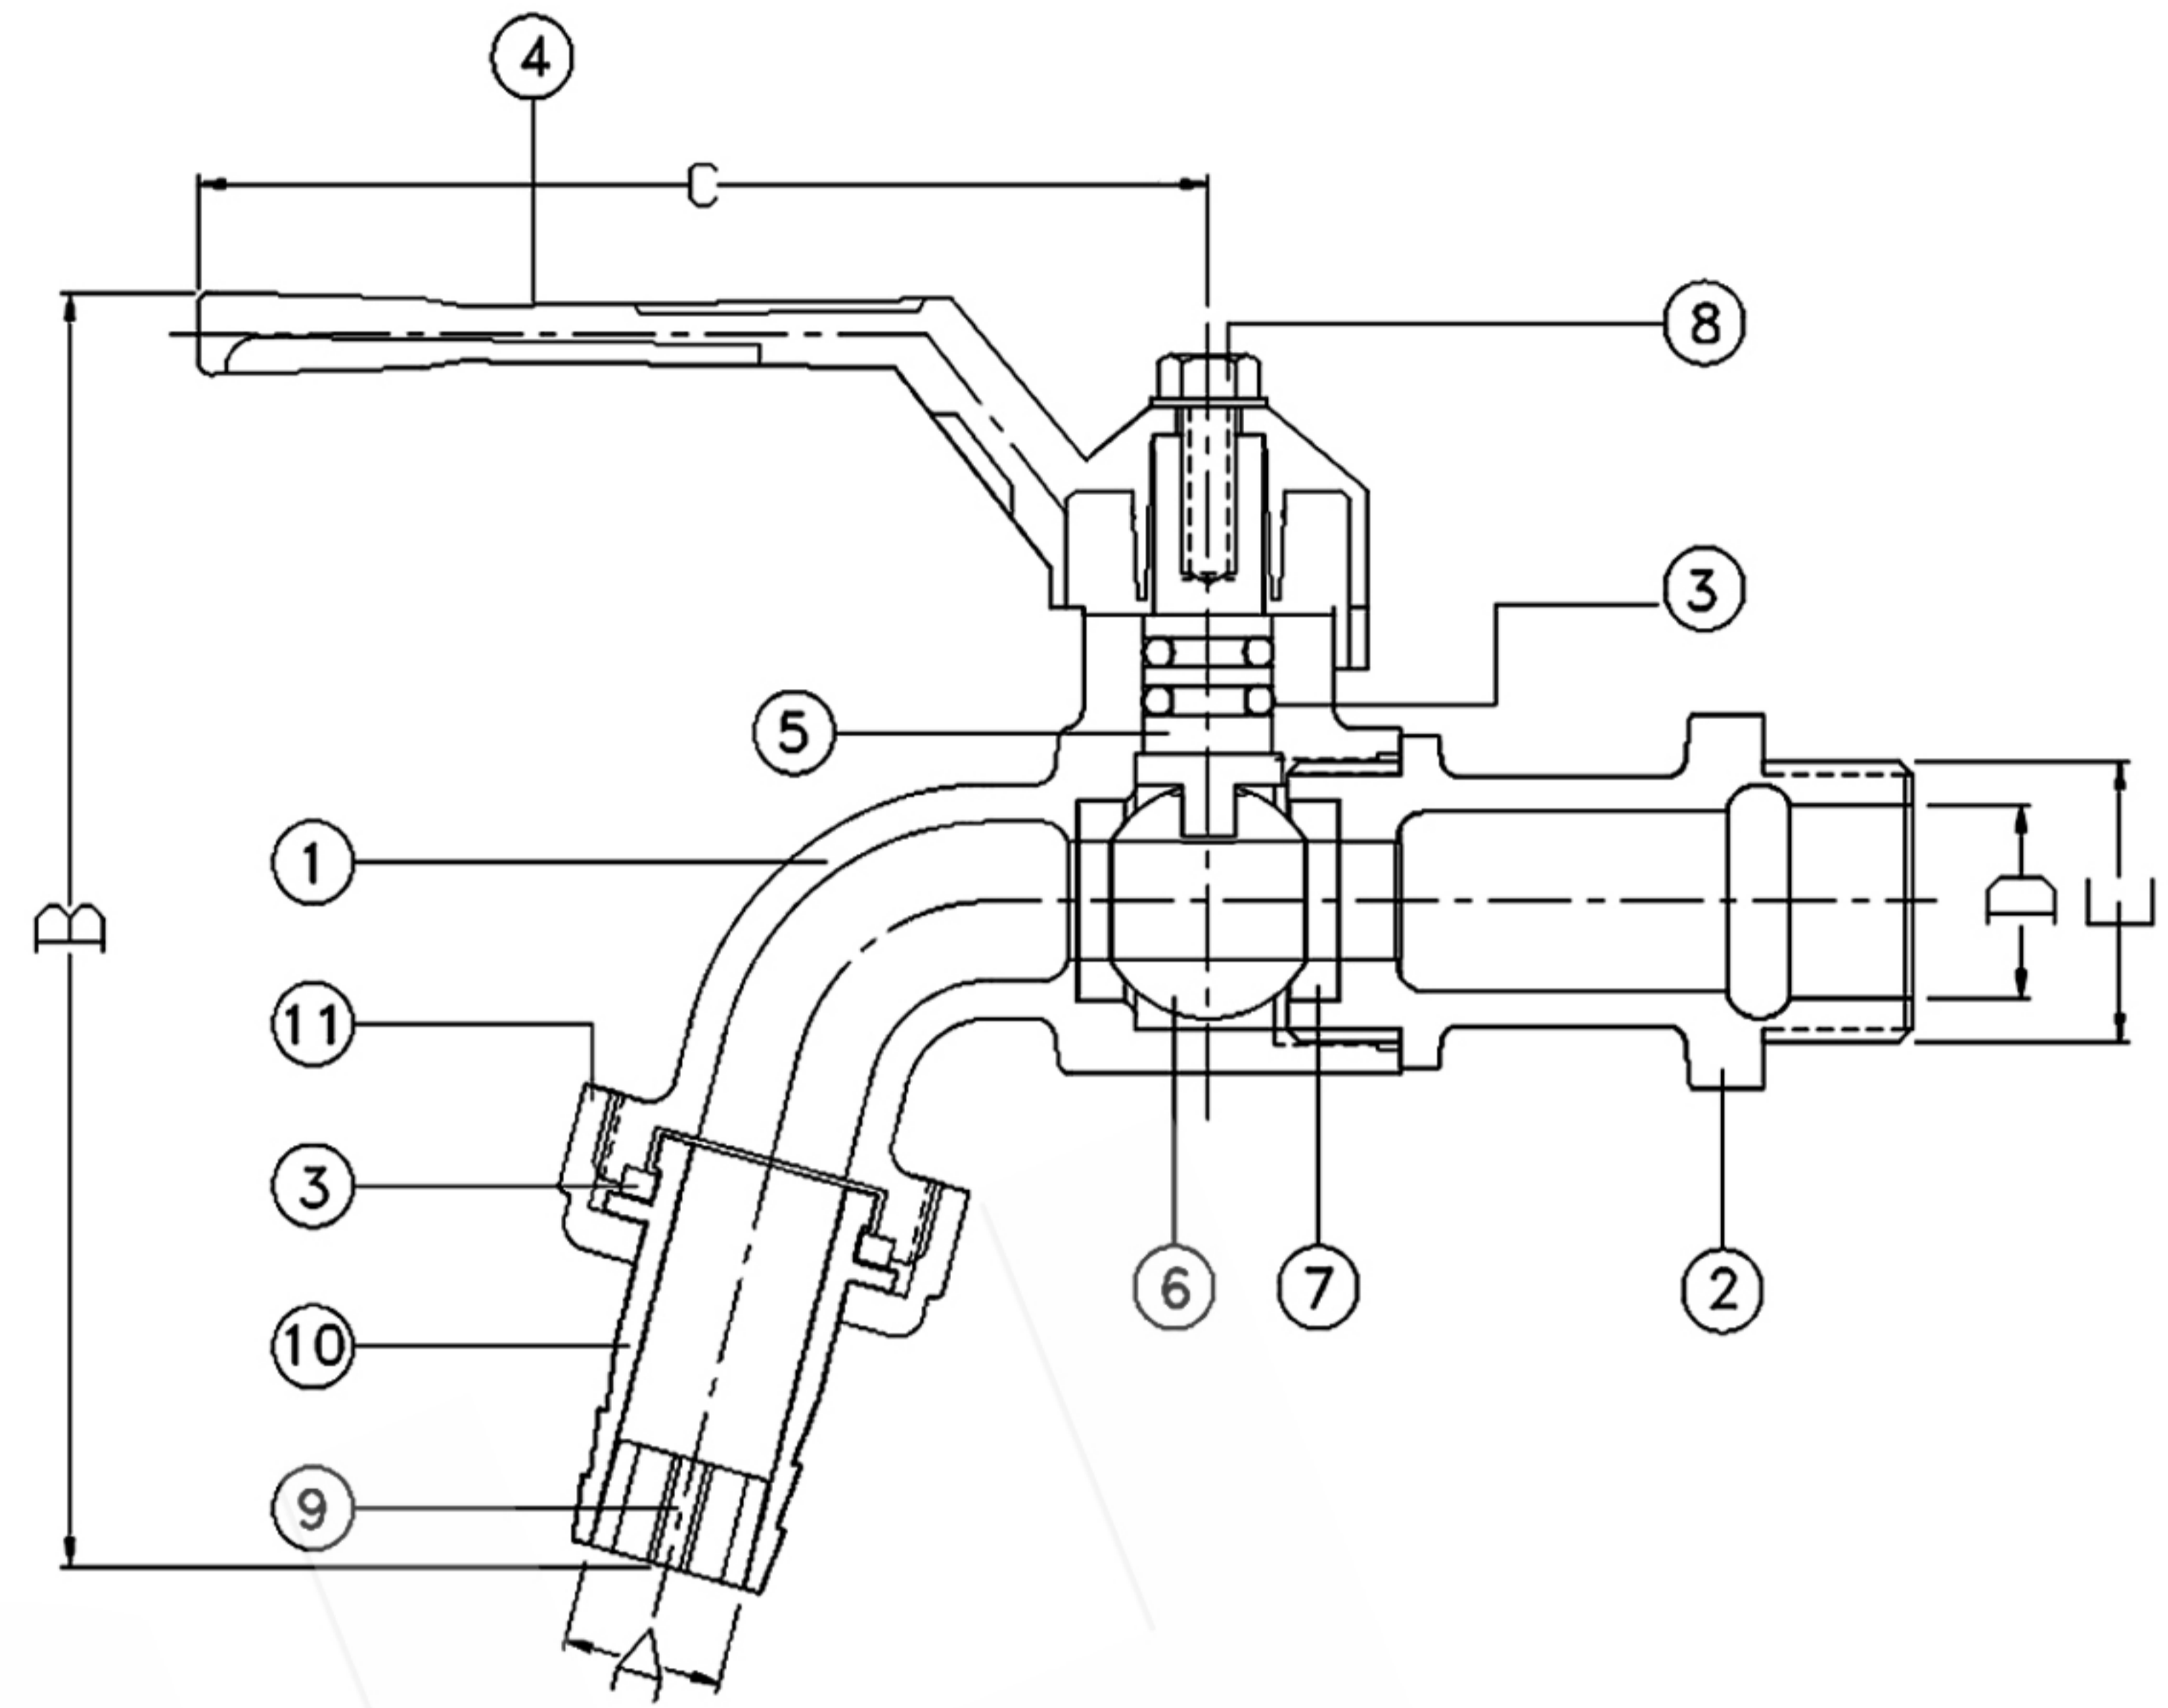

AZUMA

COCKS and VALVES

HOSE BALL TAP

MODEL CK

ก๊อกบอลสนาม

NO.523

Dimension in mm.

| SIZE | A | B | C | D | E |
|------|----|-----|----|----|--------|
| 1/2" | 13 | 92 | 76 | 14 | PT1/2" |
| 3/4" | 17 | 110 | 85 | 20 | PT3/4" |

| NO. | NAME | MATERIAL |
|-----|----------|-------------------------------|
| 1 | Body | Brass with nickel plated |
| 2 | Tail | Brass with nickel plated |
| 3 | O-Ring | Rubber |
| 4 | Lever | Aluminium alloy with painting |
| 5 | Stem | Brass Rod |
| 6 | Ball | Brass with chrome plated |
| 7 | Packing | Teflon |
| 8 | Screw | Steel |
| 9 | Strainer | Polymer |
| 10 | Coupling | Brass with nickel plated |
| 11 | Nut | Brass with nickel plated |